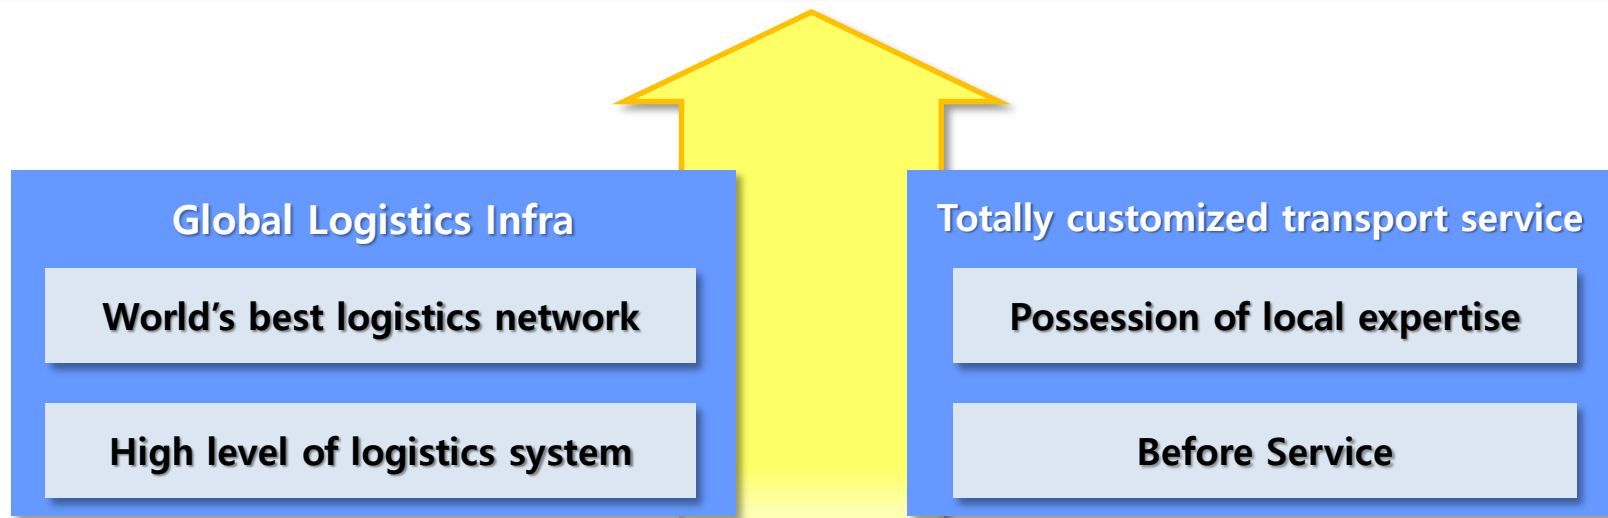

Company Vision & Policy

TSL(Top Speed Logistics) Networks Co., Ltd. compose powerful business network through complete logistics system construction, based on know-how of the logistics service strict partnership. TSL Networks Co., Ltd. provides a new paradigm in field of global logistics service.

Providing the specialized logistics service satisfying 100% customer needs