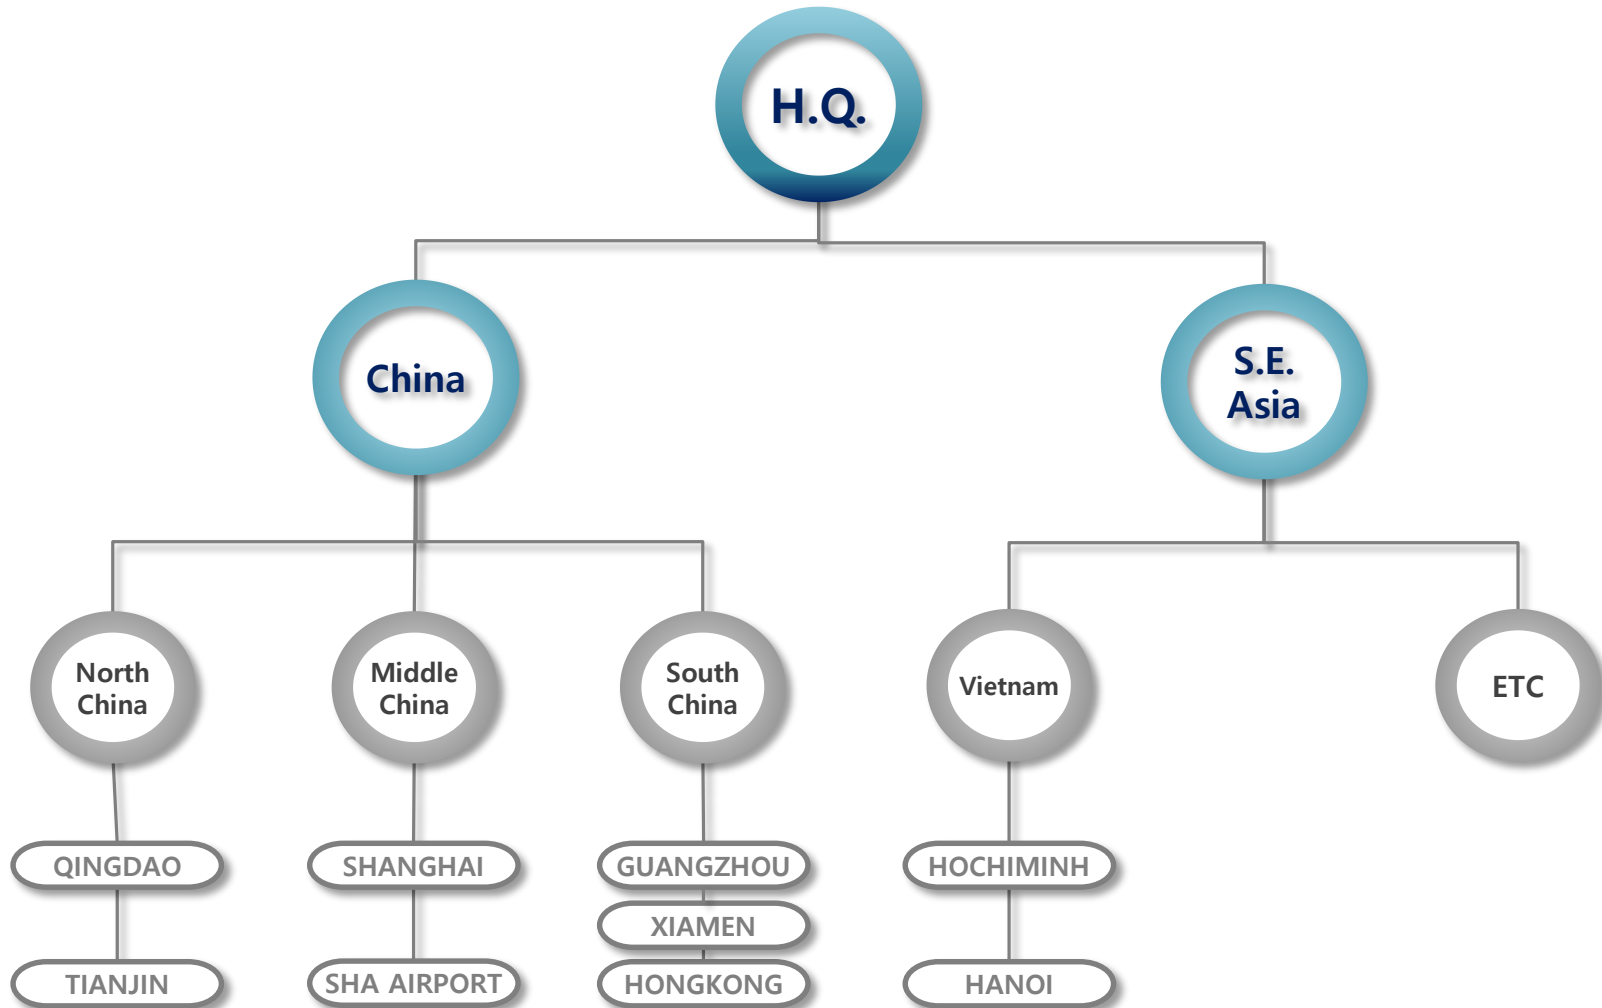

Providing the specialized logistics service satisfying 100% customer needs

Bases in China & S.East Aisa

2016'

- 09. Foundation TSL Networks Co., LTD. Hochiminh Branch
- 08. Foundation TSL Networks Co., LTD. Hongkong Branch
- 04. TSL Foundation Networks Co., LTD. Guangzhou Branch
- 01. TSL Foundation Networks Co., LTD. Tianjin Branch

2015'

- 12. Foundation TSL Networks Co., LTD. Seoul Branch
- 08. Foundation TSL Networks Co., LTD. Xiamen Branch
- 06. Foundation TSL Networks Co., LTD. Qingdao Branch
- 05. Obtained China 1st. Class license
- 04. Foundation TSL Networks Co., LTD. Shanghai H.Q.
- 03. Foundation TSL Networks Co., LTD. Hong Kong
: Investment Coporation

TSL Networks Co., Ltd. Organization Chart

Bases in China & S.East Asia

Air Freight

As a representative of freight service provider, made contract with international airlines so that secure the stability of service and competitive price from various routes developed internally.

TCR & TSR

- Exclusive Route : Sea → TCR → TSR
- Shorten lead time comparing to Sea
- Economical than Air and Sea & Air
- Delivery all around the Europe

Warehouse & Customs Clearance

- ✓ Through operating efficient and economical warehouse system, TSL provides customized service such as smooth distribution, fast custom clearance, storage, transport.